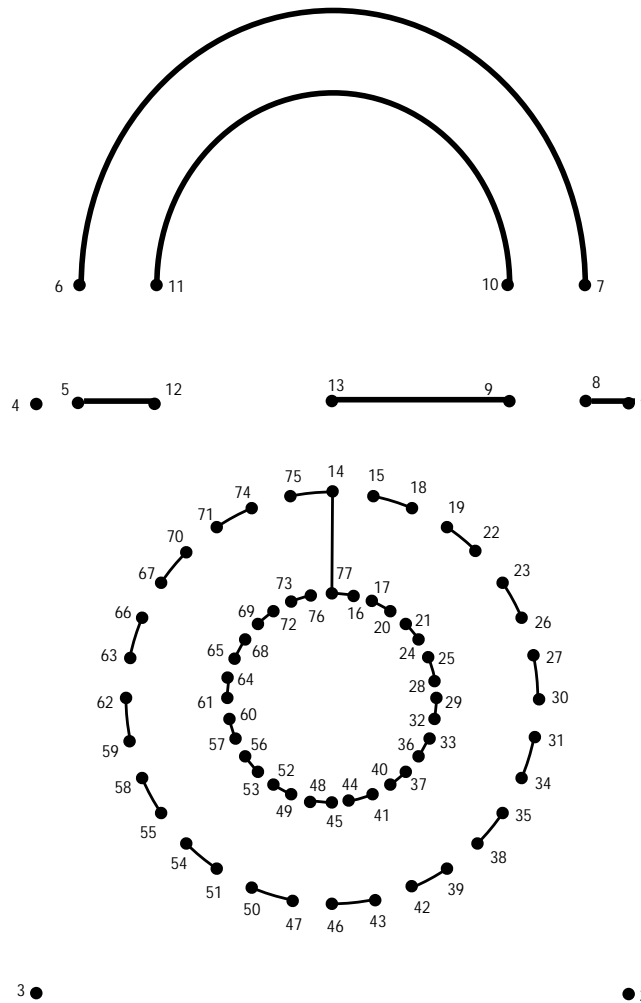

To find out why so many government agencies trust Transarc® for connectivity, start here.

In a large-scale data sharing architecture, you need the ability to both connect and protect. Transarc delivers. Our technology enables you to connect agency functions wherever they are, whatever platform they're on, without restriction. And you can protect your mission-critical data across the entire network, including Web browsers, so

information can't get into the wrong hands. If connectivity and security is a combination you're looking for, call us. A wholly owned subsidiary of IBM, Transarc can open your operations to powerful information sharing solutions.

TRANSARC®
*Making Technology Work
Across Your Enterprise*

The Gulf Tower
707 Grant Street
Pittsburgh, PA 15219
Phone: 412/338-4400
Fax: 412/338-6977
E-mail: sales@transarc.com
URL: <http://www.transarc.com>